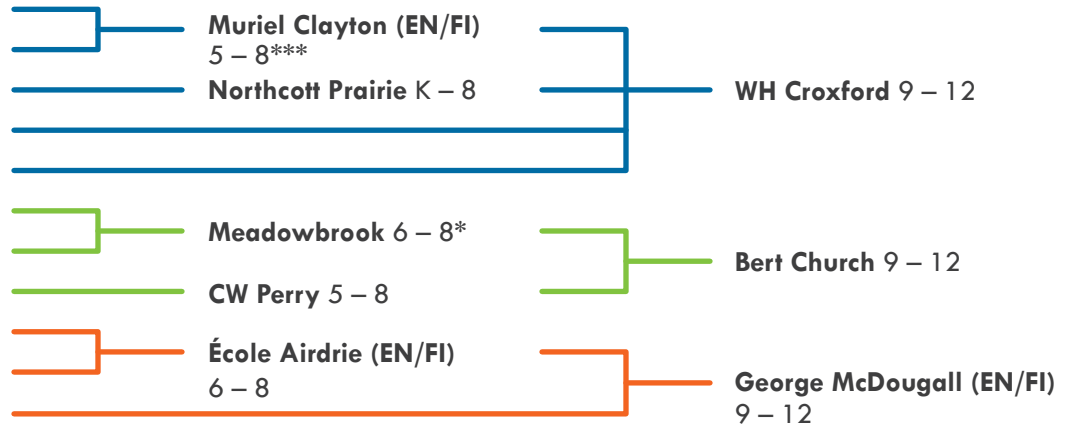

Feeder Schools

Airdrie

AE Bowers (EN) K – 4
 Nose Creek K – 4**
 Coopers Crossing K – 5
 Northcott Prairie K – 8
 Windong Heights K – 8
 Heloise Lorimer K – 5
 RJ Hawkey K – 5*
 Ralph McCall K – 4**
 AE Bowers (FI) K – 5
 École Edwards (EN/FI) K – 5
 Herons Crossing K – 8

Bearspaw

Bearspaw School K – 8

Beiseker/Kathryn

Kathryn K – 8

Banded Peak

Banded Peak K – 8

Chestermere

East Lake (EN/FI) K – 6*
 Prairie Waters K – 6
 Rainbow Creek K – 6
 Sarah Thompson K – 5
 Indus K – 9
 Langdon K – 9